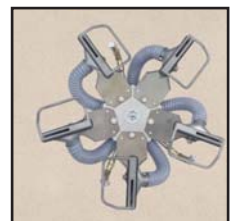

U.S. PRODUCTS
Innovative Cleaning Solutions

Carpet Cleaning Accessories

U
S
P
R
O
D
U
C
T
S